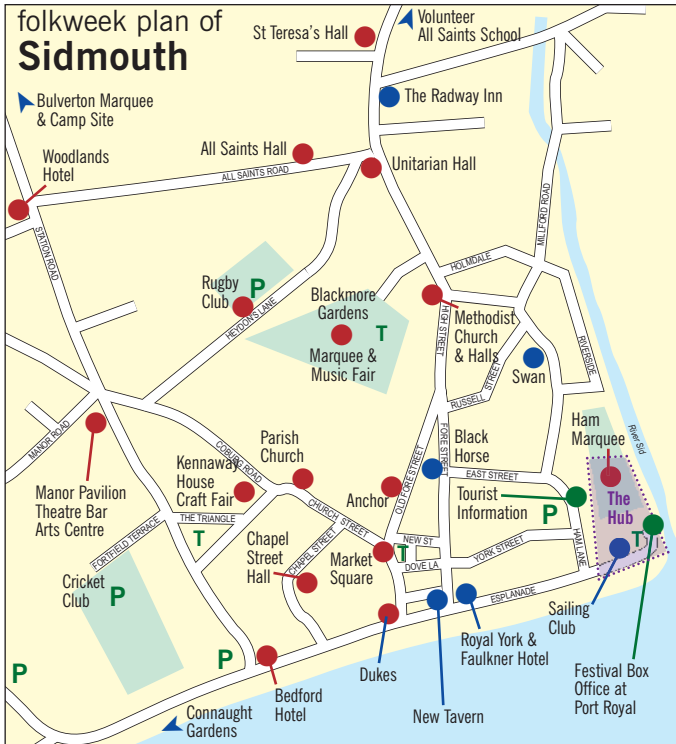

folkweek plan of Sidmouth

To Exeter

Bulverton Campsite

Bulverton Marquee

Festival Car Park

One-way system to Bulverton Marquee & Festival Car Park

The Volunteer

All Saints School

The Radway Inn

ICE HOUSE LANE

BULVERTON ROAD

RICKETT LANE

BROADWAY

STATION ROAD

BEAVER HILL

WOOLBROOK ROAD

ALEXANDRA ROAD

PEASLANDS ROAD

BREWERY LANE

CONNAUGHT ROAD

ALL SAINTS ROAD

MANSTONE AVE

MANSTONE AVE

MANSTONE AVE

ARCOT ROAD

WINSLADE ROAD

TEMPLE STREET

VICTORIA ROAD

SALCOMBE ROAD

RAILWAY

River SSI

SILFORD ROAD